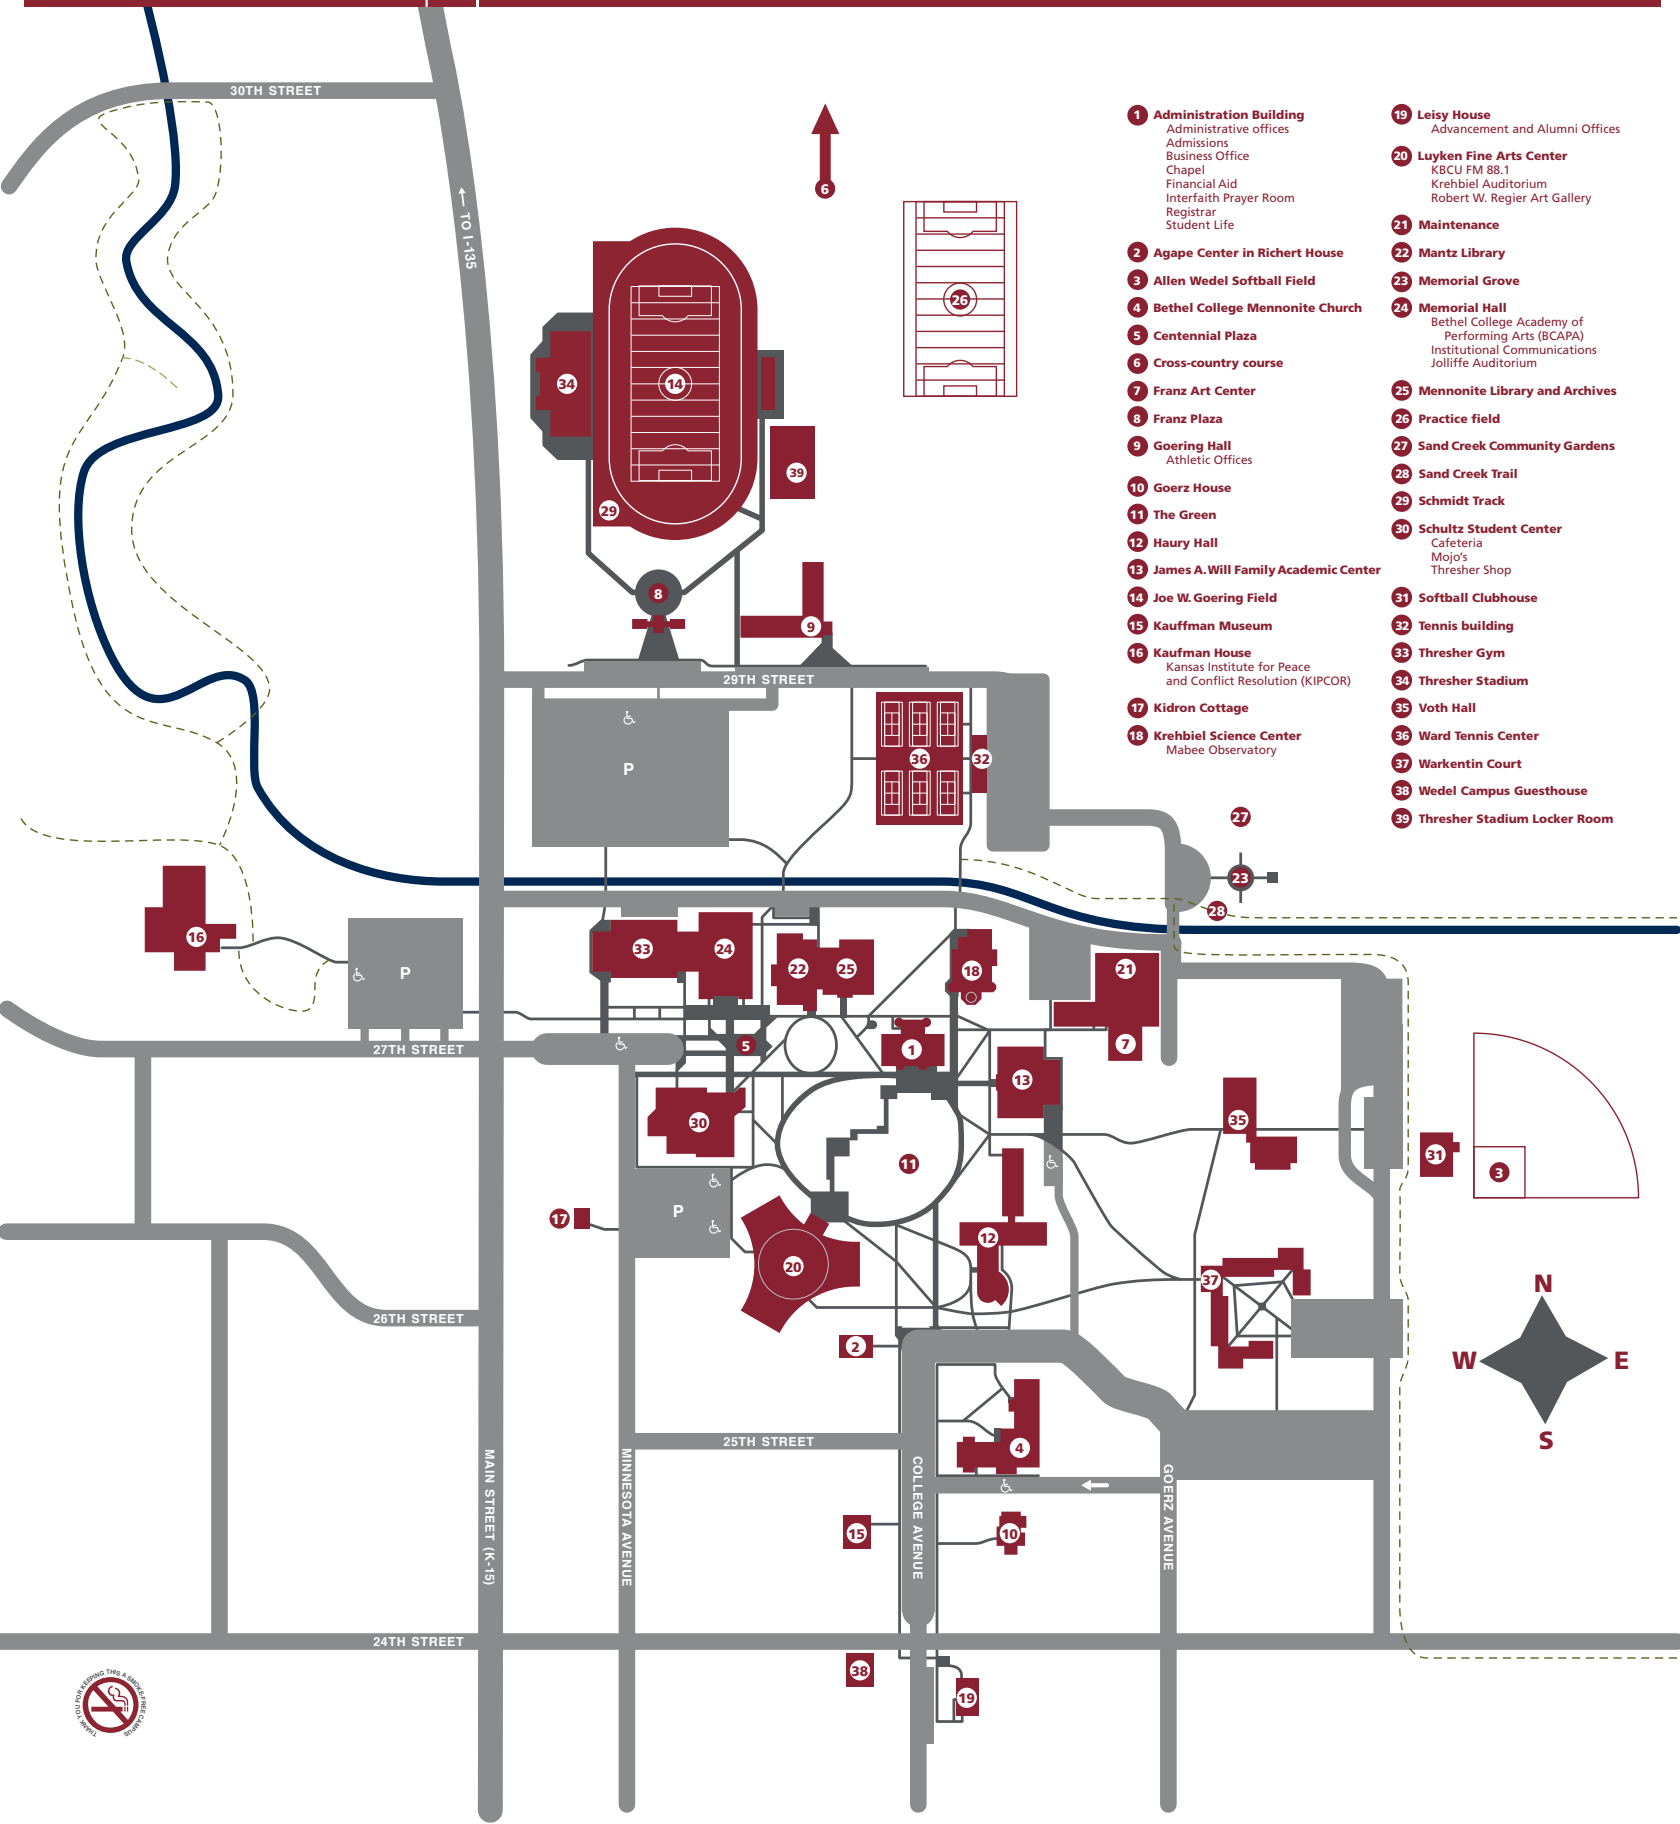

BETHEL COLLEGE

- 1 Administration Building**
Administrative offices
Admissions
Business Office
Chapel
Financial Aid
Interfaith Prayer Room
Registrar
Student Life
- 2 Agape Center in Richert House**
- 3 Allen Wedel Softball Field**
- 4 Bethel College Mennonite Church**
- 5 Centennial Plaza**
- 6 Cross-country course**
- 7 Franz Art Center**
- 8 Franz Plaza**
- 9 Goering Hall**
Athletic Offices
- 10 Goerz House**
- 11 The Green**
- 12 Haury Hall**
- 13 James A. Will Family Academic Center**
- 14 Joe W. Goering Field**
- 15 Kaufman Museum**
- 16 Kaufman House**
Kansas Institute for Peace
and Conflict Resolution (KIPCOR)
- 17 Kidron Cottage**
- 18 Krehbiel Science Center**
Mabee Observatory
- 19 Leisy House**
Advancement and Alumni Offices
- 20 Luyken Fine Arts Center**
KBCU FM 88.1
Krehbiel Auditorium
Robert W. Regier Art Gallery
- 21 Maintenance**
- 22 Mantz Library**
- 23 Memorial Grove**
- 24 Memorial Hall**
Bethel College Academy of
Performing Arts (BCAPA)
Institutional Communications
Jolliffe Auditorium
- 25 Mennonite Library and Archives**
- 26 Practice field**
- 27 Sand Creek Community Gardens**
- 28 Sand Creek Trail**
- 29 Schmidt Track**
- 30 Schultz Student Center**
Cafeteria
Mojo's
Thresher Shop
- 31 Softball Clubhouse**
- 32 Tennis building**
- 33 Thresher Gym**
- 34 Thresher Stadium**
- 35 Voth Hall**
- 36 Ward Tennis Center**
- 37 Warkentin Court**
- 38 Wedel Campus Guesthouse**
- 39 Thresher Stadium Locker Room**